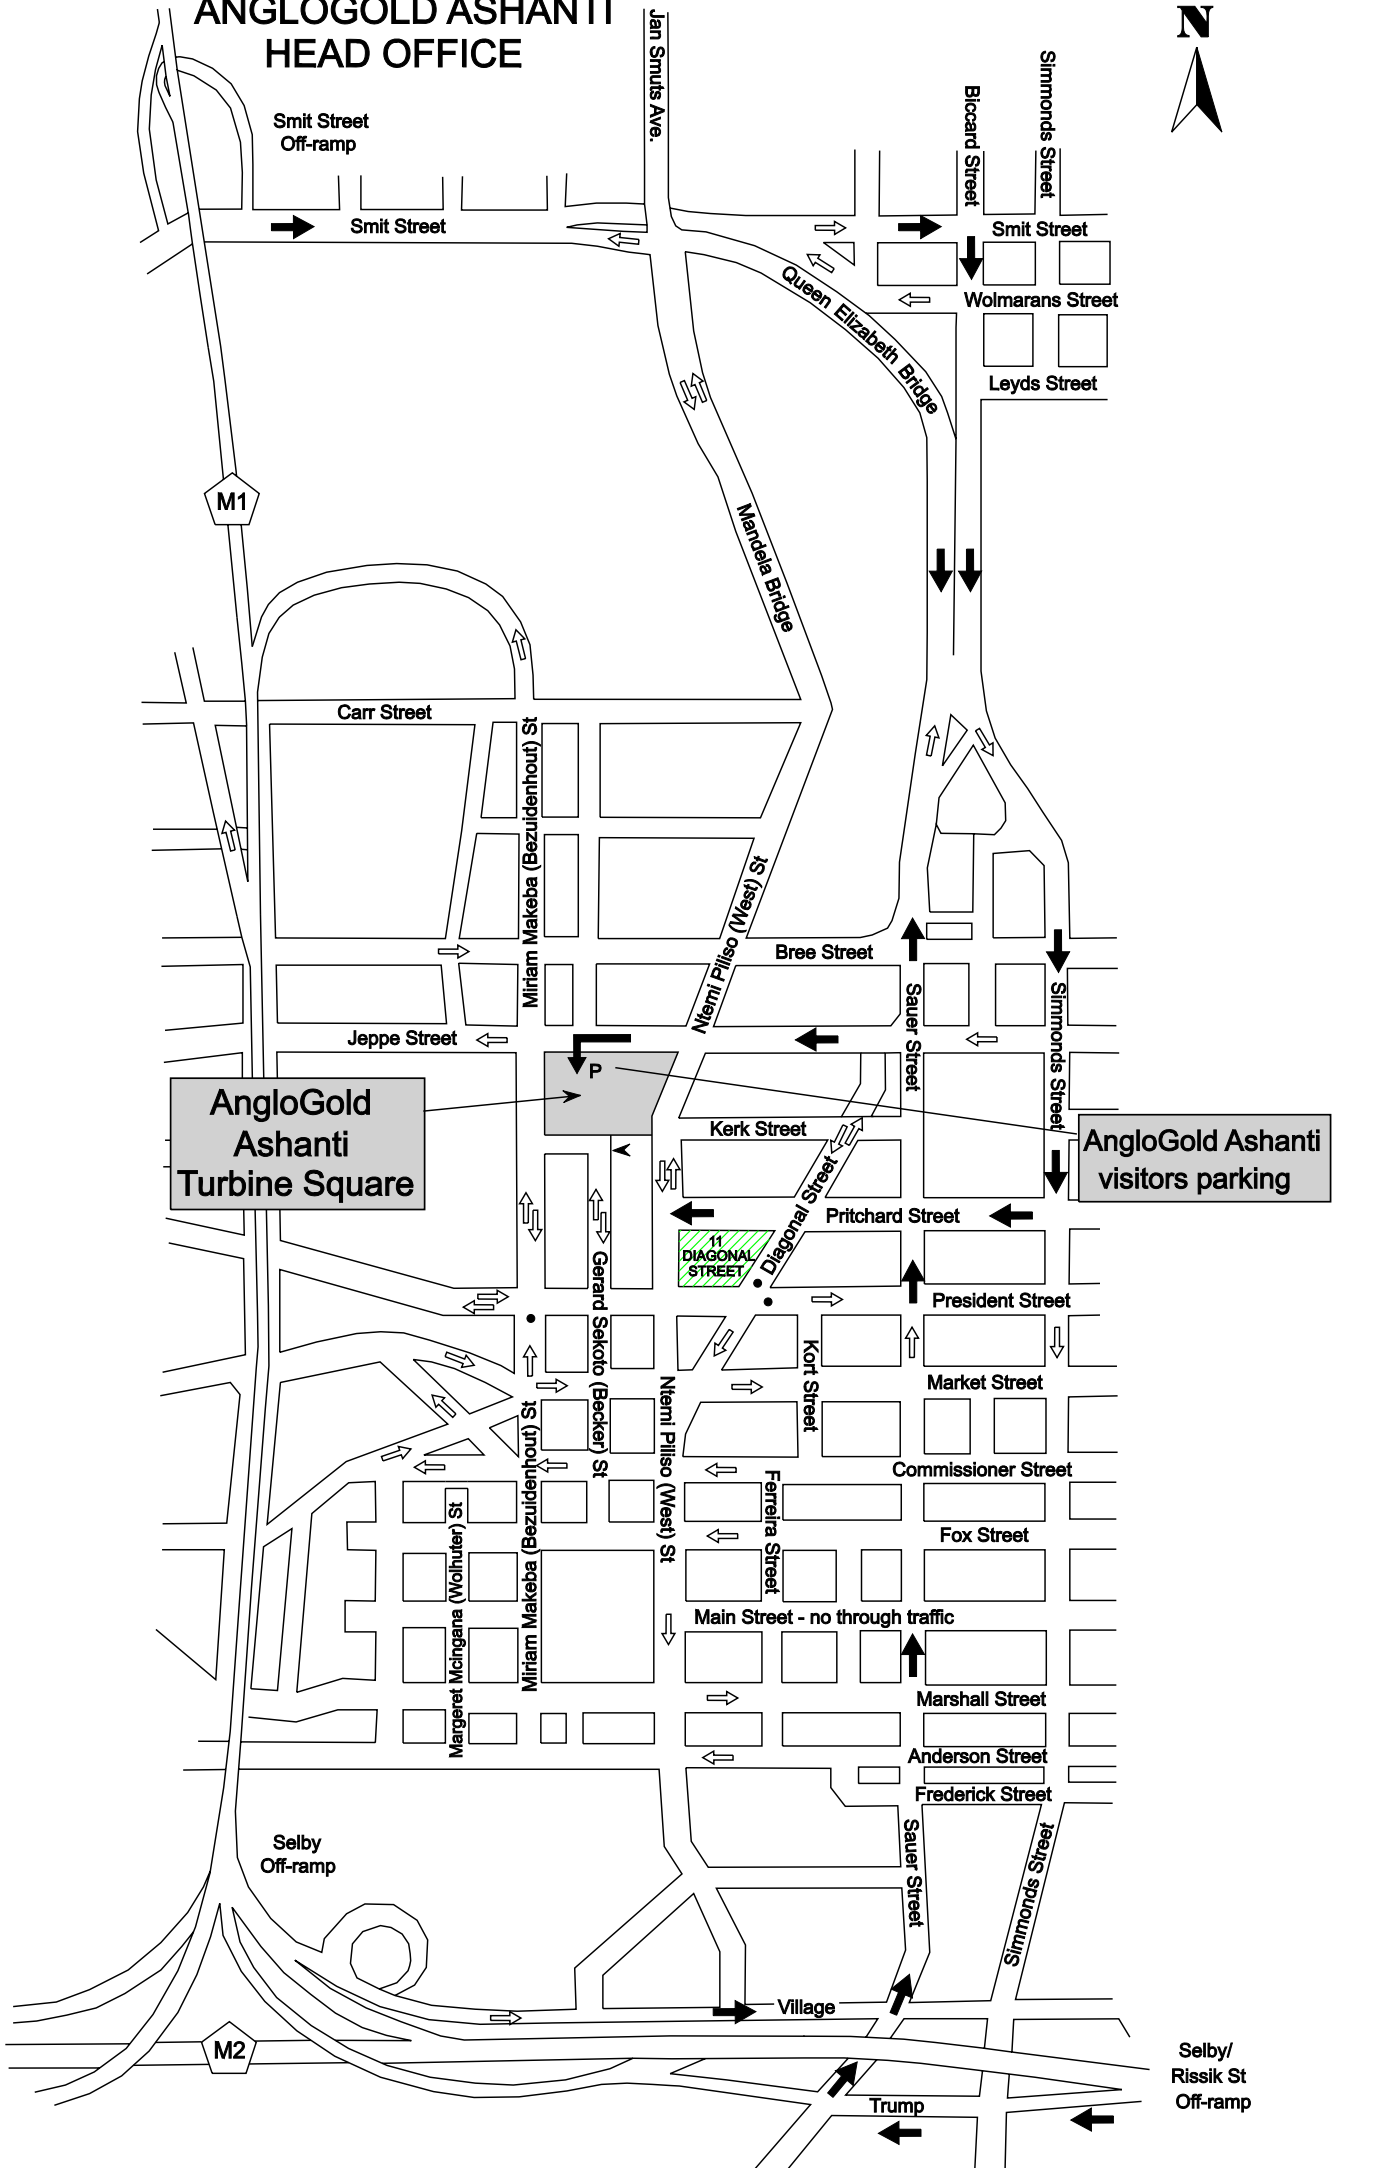

ANGLOGOLD ASHANTI HEAD OFFICE

AngloGold
Ashanti
Turbine Square

AngloGold Ashanti
visitors parking

Selby/
Rissik St
Off-ramp